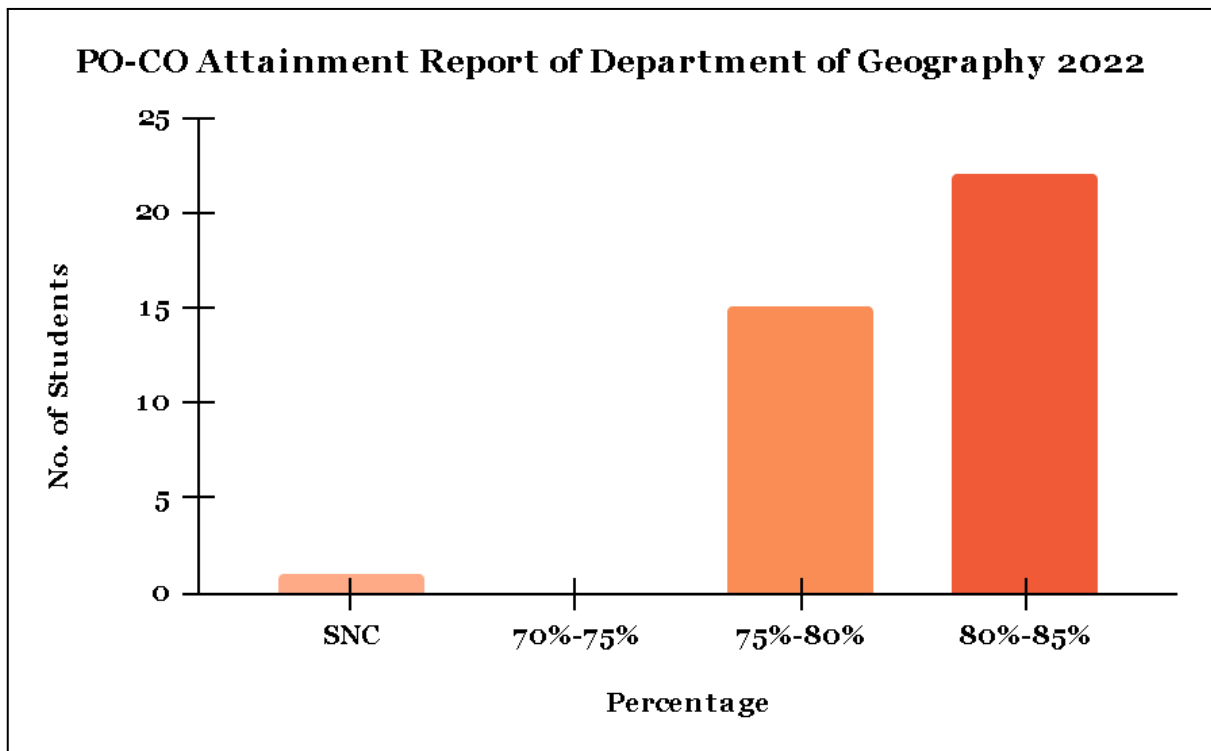

Islampur

Murshidabad

Pin- 742304 (W.B.)

Memo No: MAM / /

Date: ___/___/___

PO-CO ATTAINMENT REPORT OF DEPARTMENT OF GEOGRAPHY, 2022

Result	SNQ	70%-75%	75%-80%	80%-85%
No. Of students	1	0	15	22

Indra Kumar Mishra